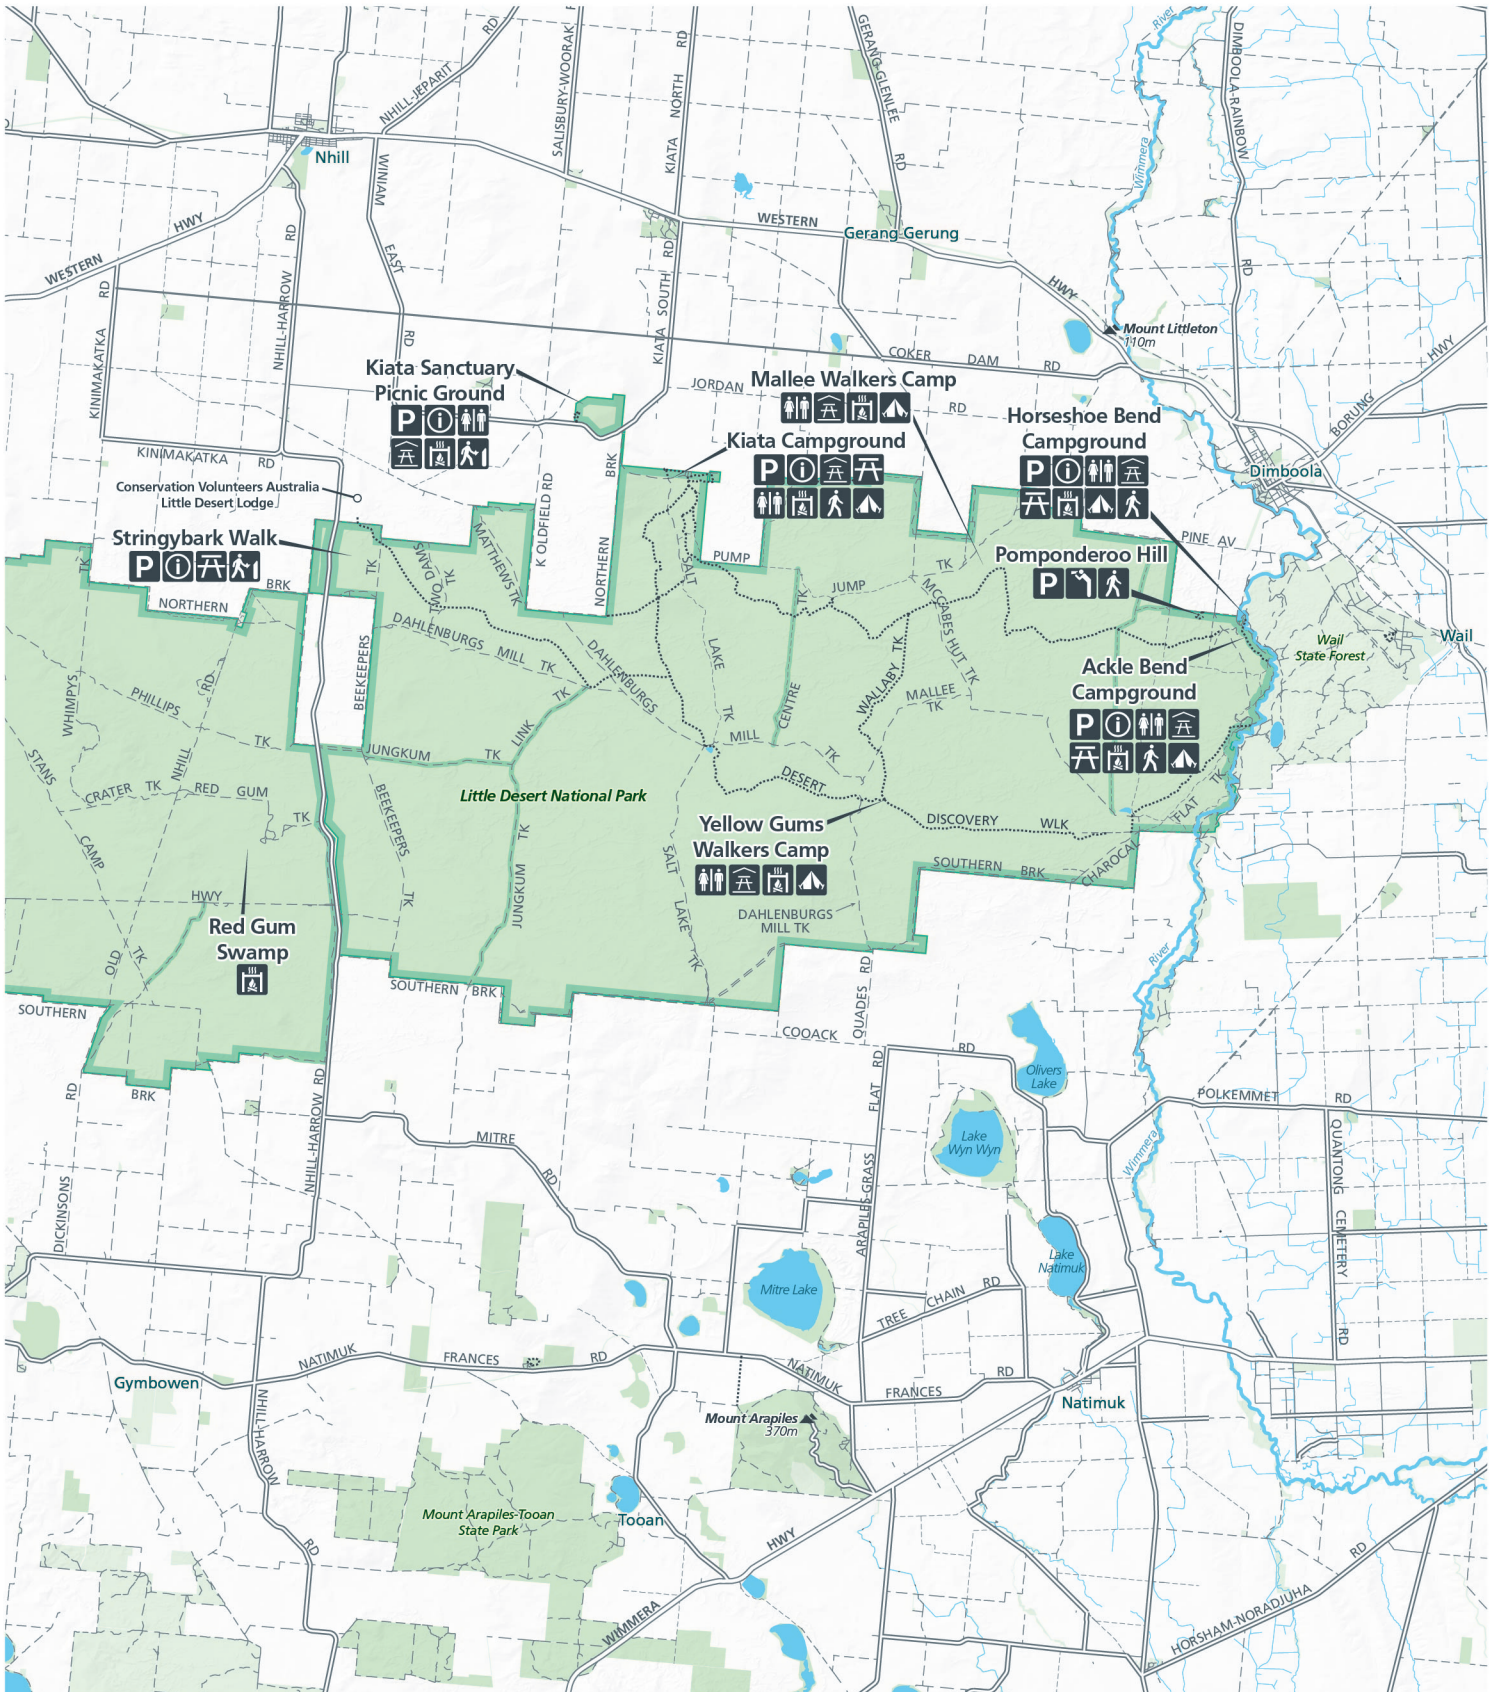

Little Desert National Park Map 2

- | | | | | |
|----------------|------------------|-----------------|---|-----------------------------|
| Parking | Wood BBQ | Freeway/Highway | Walking track | Little Desert National Park |
| Information | Lookout | Main road | Management vehicles /walking track only | Other park/reserve |
| Toilets | Walking track | Sealed road | Major river | Public land |
| Sheltered area | Camping area | Unsealed road | Minor river | Waterbody |
| Picnic table | Self guided walk | 4wd track | Stream/creek | |

www.parks.vic.gov.au
 Disclaimer: Parks Victoria does not guarantee that this data is without flaw of any kind and therefore disclaims all liability which may arise from you relying on this information. Cartography by Parks Victoria July 2016.
 For mobile App search for Avenza PDF Maps